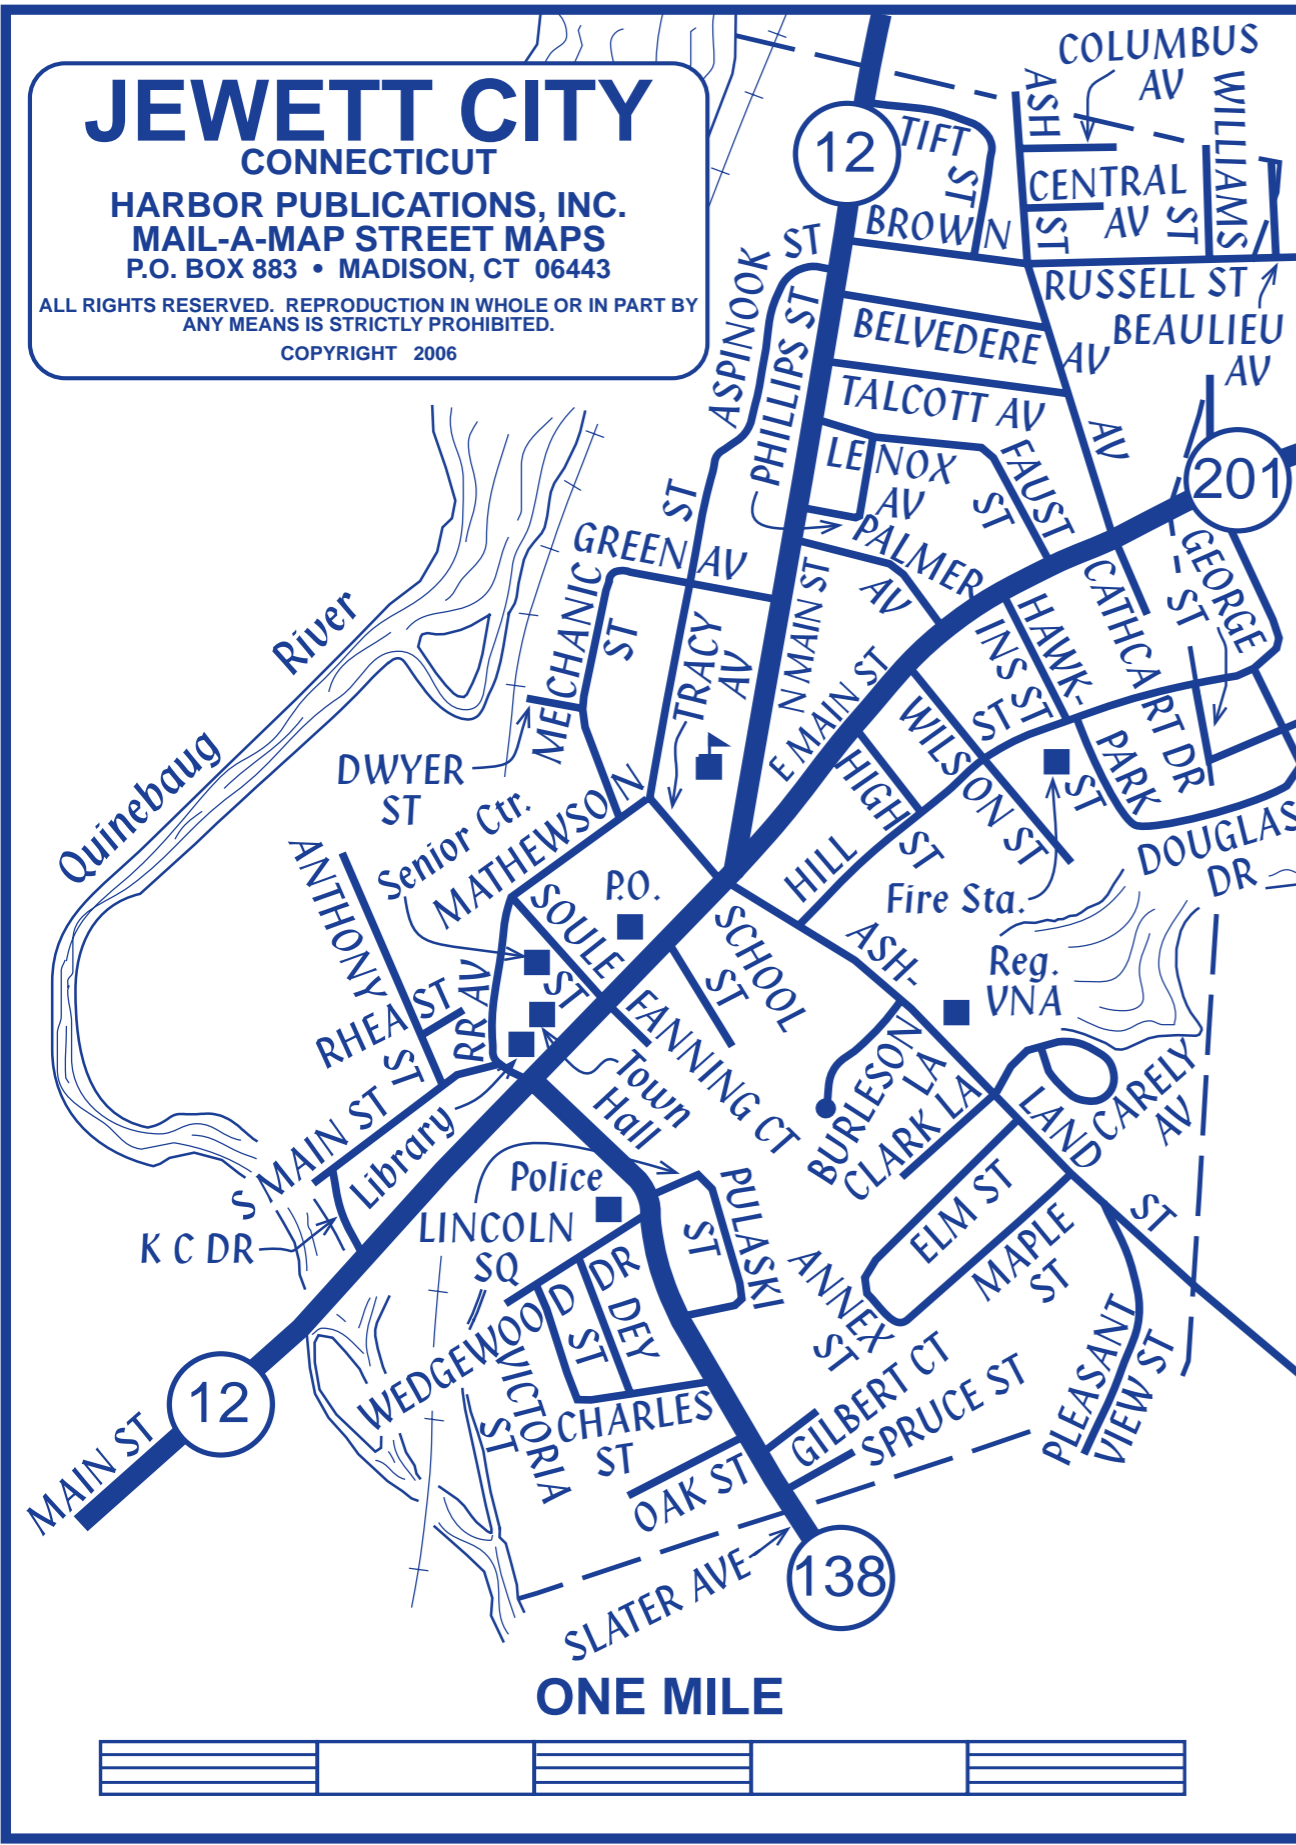

**MAIL-A-MAP®**  
 STREET MAP  
 OF

**LISBON**  
**CONNECTICUT**

**TO:**

**"KNOW WHERE YOU'RE GOING"**

A DIVISION OF HARBOR PUBLICATIONS, INC.

P.O. Box 883 • Madison, CT 06443 • (203) 245-8009

All Rights are reserved. Reproduction in whole or in part is strictly prohibited  
 COPYRIGHT 2004

**LISBON STREET INDEX**

Allen Rd	C1	Newent Rd	C2-C3	School House Rd	E1-F1
Ames Rd	D2-E2	James St	F1	Sergeants Way	B2-B3
Autumn View Dr	C2	John St	E1	South Burnham Hwy	E1-D2
		Jurewicz St	E1	Strand Rd	D2
Baron Dr	A2			Strawberry St	B3
Bayberry La	C3	Kanahan Rd	E3	Sullivan Rd	A1-A2
Blissville Rd	F1	Kendall Rd	D1-D2	Sylvandale Rd	C3
Blueberry La	E2	Kendall Rd Ext	D2		
Bundy Hill Rd	F1-F2	Kenyon Rd	D2	Town House Rd	C2
Bushnell Rd	C3	Kimball Heights La	B2	Tunnel Hill Ct	F2
		Kimball Rd	A2-B2	Tunnel Hill Rd	F2
Club House Rd	E1-F1	Kinsman Hill Rd	C1-B2		
Club House Rd Ext	E1-F1	Kinsman Hill Rd Ext	C1	Westminster Rd	A1-B1
Dogwood Dr	E3	Laurier La	E1	River Rd	F2-D3
		Lee Rd	D3	Rocky Hollow Rd	D2
Ethel Acres Rd	E1	Lisbon Heights Rd	C2	Ross Hill Rd	B3-C3
		Lower Blissville Rd	F1	Ross Hill Rd Ext	C3
Graham Ter	F1			Round Hill Ct	E2-E3
		McNeeley Rd	C1-D1	Round Hill Rd	E3
Ice House Rd	F1	Mell Rd	E2-E3		

To advertise on the next printing of the Lisbon map or other Mail-A-Map street maps, call 800-524-9055  
  
 A DIVISION OF HARBOR PUBLICATIONS, INC.  
 P.O. Box 883 • Madison, CT 06443 • (203) 245-8009

**LISBON FACTS AND FIGURES**  
 Location: In New London County 9 miles from the Mashantucket Pequot Tribal Nation and 8 miles west of the Rhode Island Border.  
 Area: 16.6 square miles.  
 Population: 4,069 (est. 2000).  
 Government: Selectmen, Town Meeting and Board of Finance.  
 Public Safety: Resident State Trooper; Fire Station (C2).  
 Schools: Elementary (C2).  
 Senior Center: (C2).  
 Parks and Recreation  
 Lisbon Meadows Park (C2): soccer, baseball, hiking trails.  
 National Register of Historic Places:  
 Bishop House Museum: (C2).  
 Anshei Israel Synagogue: (C3).