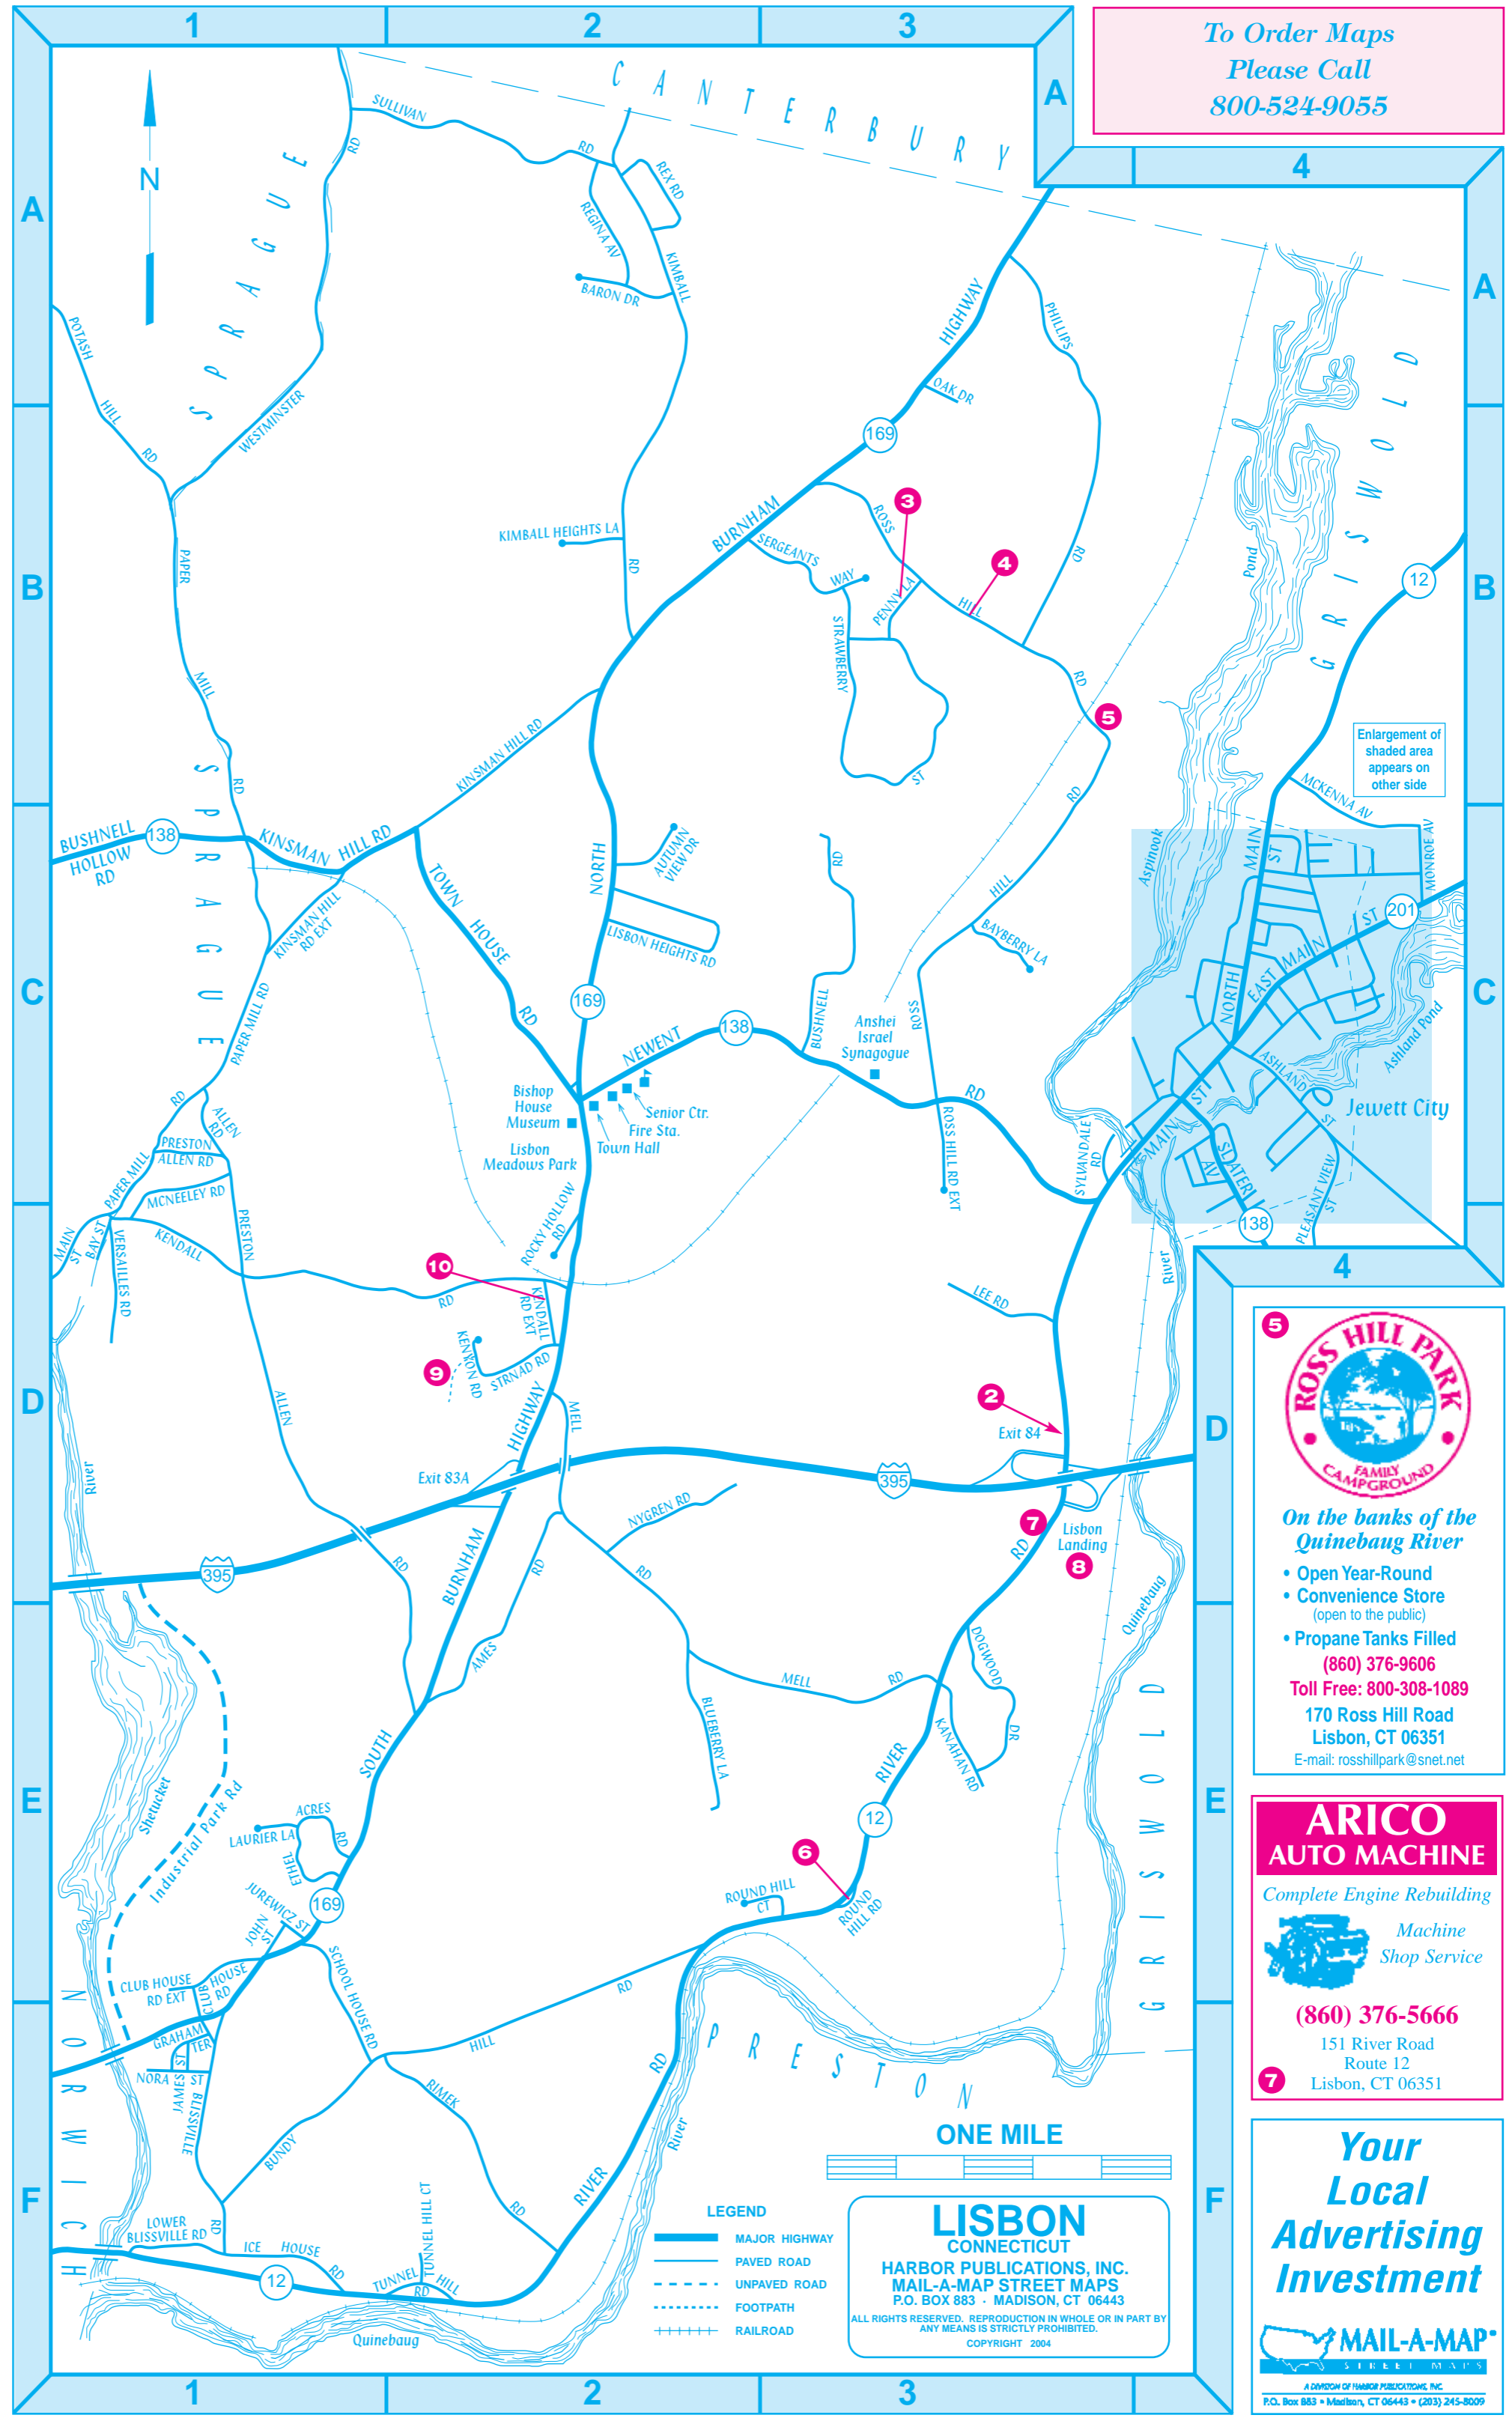

3 **MAXIMUM CRUISE SAVINGS**

We'll plan the perfect cruise for your personality and budget.

CRUISEONE
#1 In Cruising, Nationwide

SPECIALIZING IN:

- All Cruise Lines
- All Destinations
- Great Service
- Great Prices

pwisniewski@cruiseone.com

Call Your Local Independent Cruise Specialist for Current Specials

Paul Wisniewski LISBON
(860) 376-1230 • 800-720-3008

Please Call 800-524-9055 for Advertising Info.

Countrywide HOME LOANS

CINDY CINGRENELLI
HOME LOAN CONSULTANT

113 Salem Turnpike, #106
Norwich, CT
(860) 376-5786
(860) 857-4548 CELL
Email: cindy_cingrenelli@countrywide.com

BETTER Val-LL

99 River Road • Lisbon, CT 06351

HMS Consulting
PERSONALIZED TRAVEL SERVICE

SUSAN R. HULL
TRAVEL CONSULTANT

Phone: (860) 376-0774
Fax: (860) 376-4402
Toll Free: 1-888-611-4467

234 Ross Hill Road • Lisbon, CT 06351
e-mail: Susanhms@adelphia.net
www.hmstravelconsulting.com

Working to make America beautiful for all.

Volunteers of America

With your support Volunteers of America has helped millions of Americans rebuild their lives and restore dignity.
Call (800) 899-0889 or visit www.VolunteersofAmerica.org.

There are no limits to caring.

To Order Maps
Please Call
800-524-9055

ROSS HILL PARK
FAMILY CAMPGROUND

On the banks of the Quinebaug River

- Open Year-Round
- Convenience Store (open to the public)
- Propane Tanks Filled

(860) 376-9606
Toll Free: 800-308-1089
170 Ross Hill Road
Lisbon, CT 06351
E-mail: rosshillpark@snet.net

ARICO AUTO MACHINE

Complete Engine Rebuilding
Machine Shop Service

(860) 376-5666
151 River Road
Route 12
Lisbon, CT 06351

Your Local Advertising Investment

MAIL-A-MAP
STREET MAPS

A DIVISION OF HARBOR PUBLICATIONS, INC.
P.O. Box 883 • Madison, CT 06443 • (203) 245-8009

LISBON CONNECTICUT
HARBOR PUBLICATIONS, INC.
MAIL-A-MAP STREET MAPS
P.O. BOX 883 • MADISON, CT 06443
ALL RIGHTS RESERVED. REPRODUCTION IN WHOLE OR IN PART BY ANY MEANS IS STRICTLY PROHIBITED.
COPYRIGHT 2004